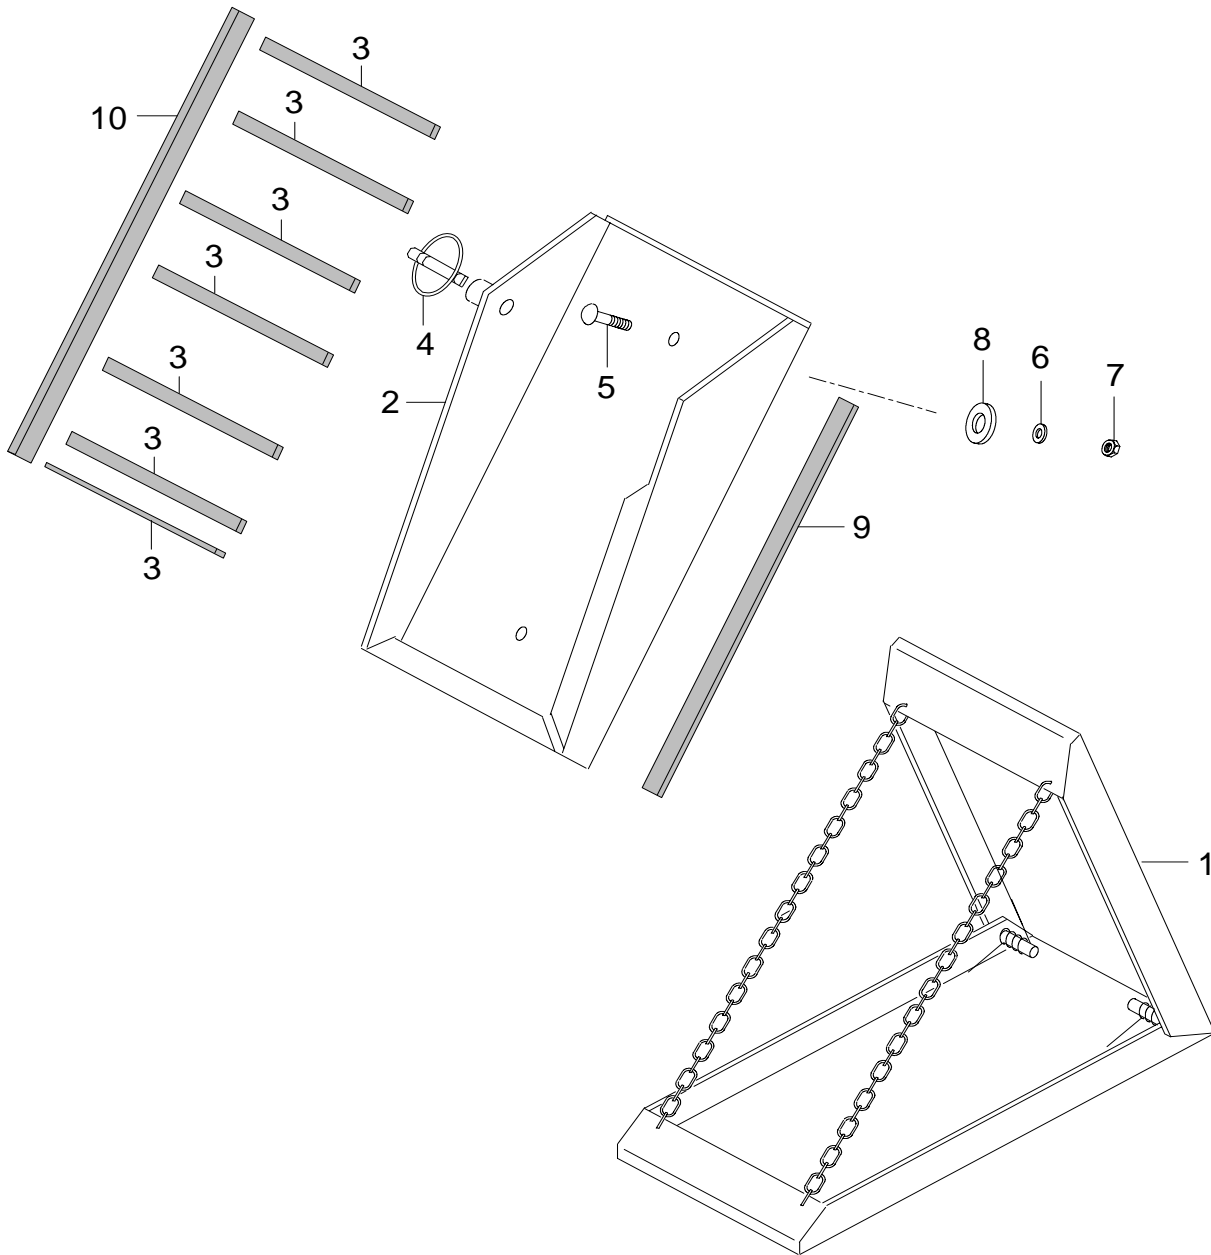

JARRUKIILA
(LISÄVARUSTE)

BROMSSKIL (EXTRA
UTRUSTNING)

BRAKE KEY
(OPTIONAL
EQUIPMENT)

BREMSKEIL
(EXTRAZUBEHÖR)

CLE DE FREIN
(EQUIPEMENT
OPTIONNEL)

59-05

1.6.2007

T121c, T121h, T131c, T131h,
T151eh, T151eLS, T161c, T161h,
T161LS, T171c, T171h, T171LS,
T191h, T191LS