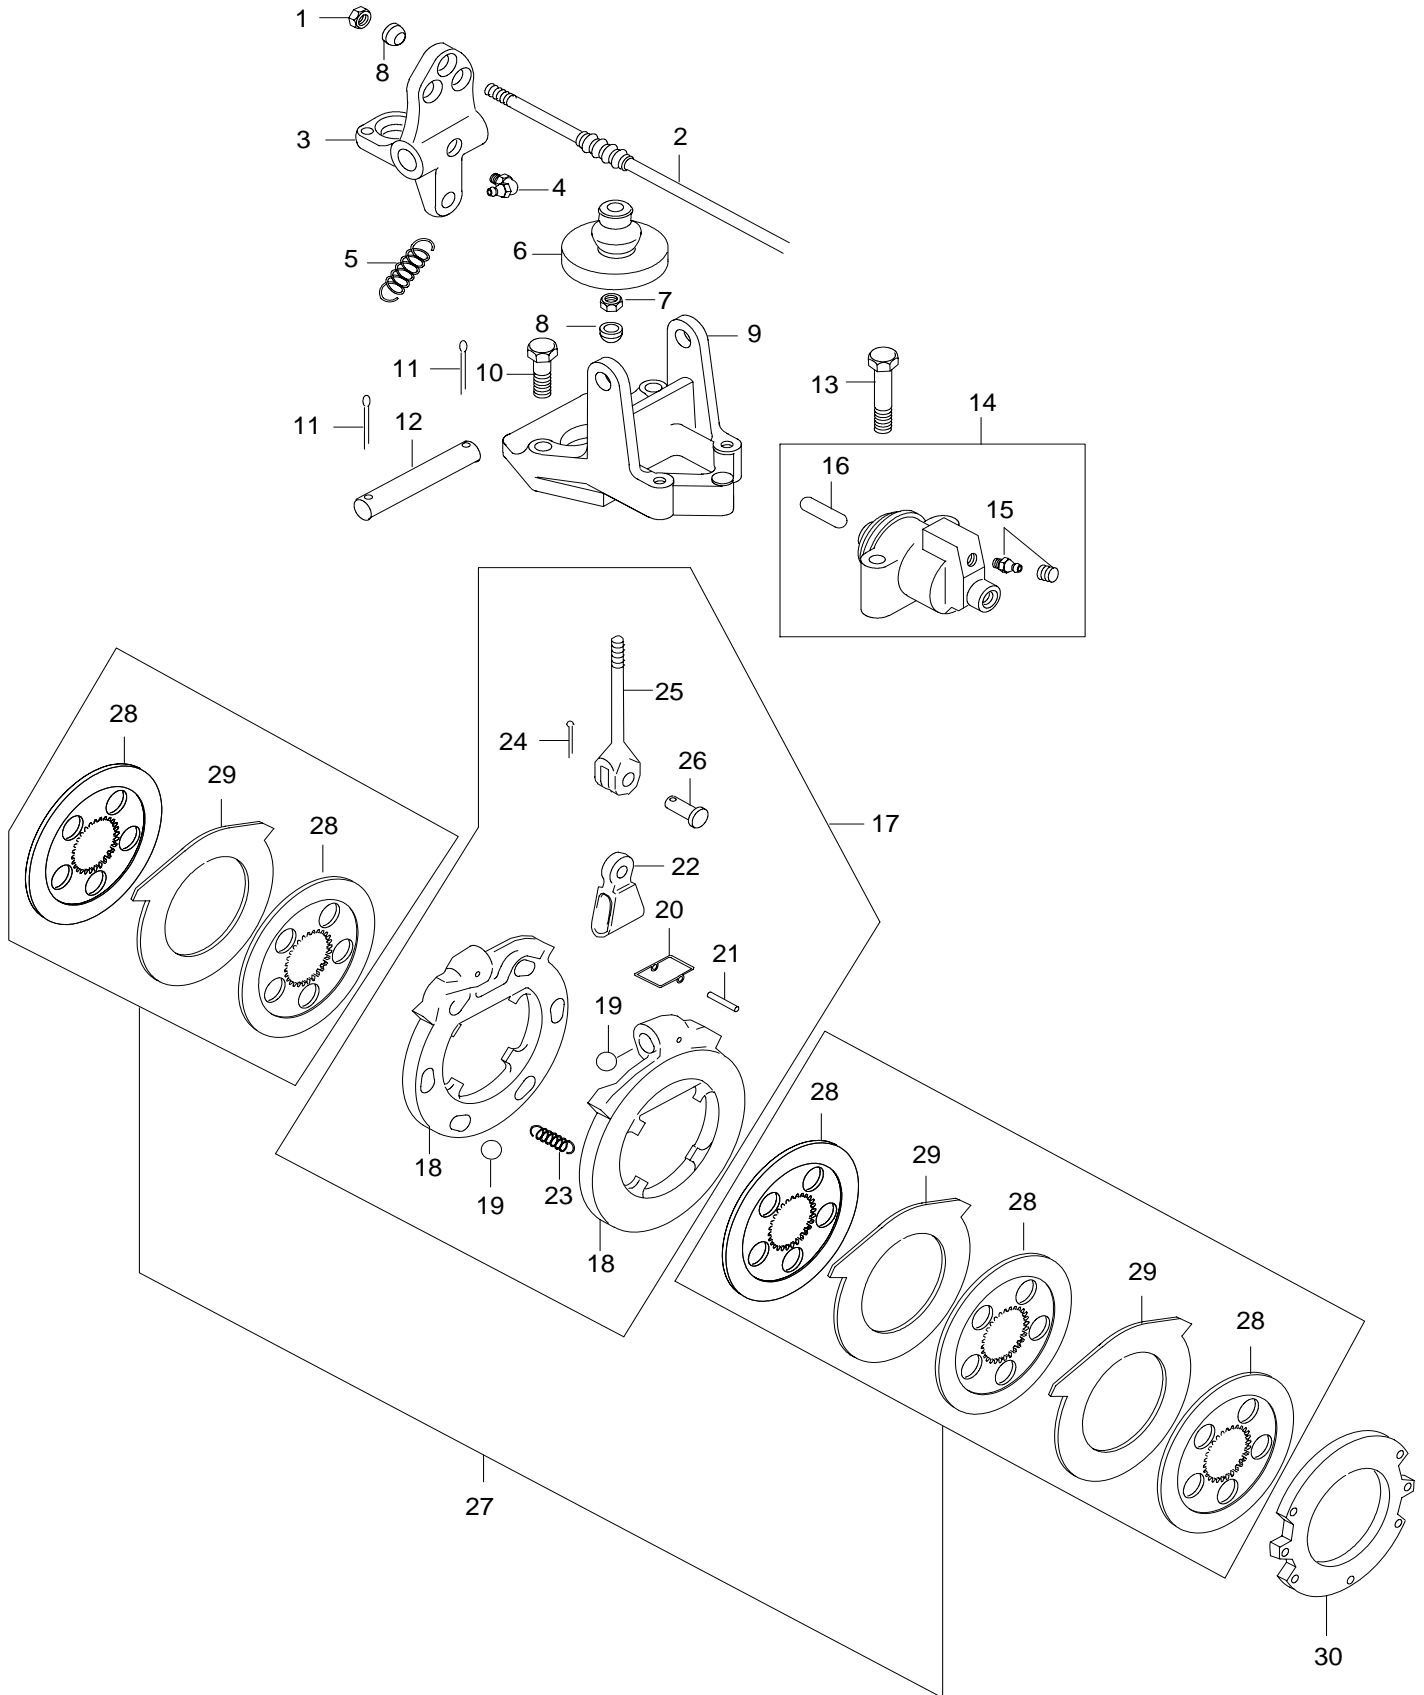

1.6.2007
T151eh, T151eLS, T161c, T161h,
T161LS, T171c, T171h, T171LS,
T191h, T191LS